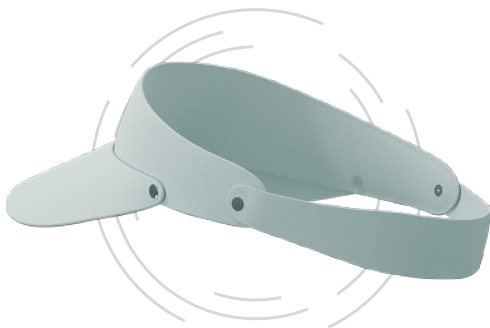

Hats Collection

2022 / 11

Style NO. HLSV-01

Material: 70%Nylon 30%Spandex

Size: 58cm

BU+GN+PK

Blue

Black

Green

YE+PK+BGE

D.Green

D.BGE

DETAILS

Style NO. QTD220829S

Material: 100%Polyester

Size: One Size

Material: 100%Cotton

Size: 58cm

Pink

Pink

D.Grey+White

Blue

Black

Red+Grey

Caramel

Blue

DETAILS

Style NO. QTD220846S

Material: 100% Cotton

Size: 58cm

Black

Brown