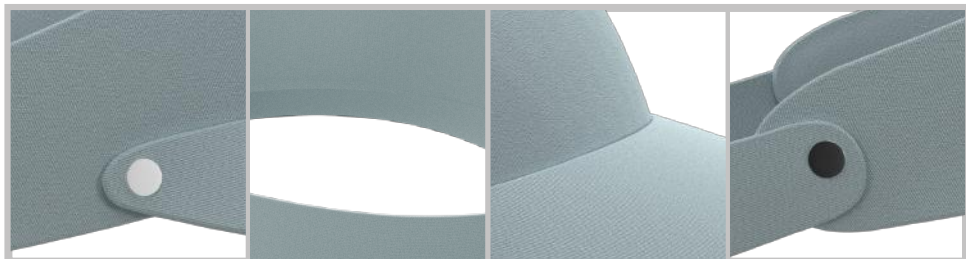

Green

YE+PK+BGE

D.Green

D.BGE

DETAILS

Style NO. QTD220829S

Material: 100%Polyester

Size: One Size

Pink

Olive

Grey

Camel

Black

Beige

DETAILS

Style NO. QTD220832S

Material: 100%Cotton

Size: 58cm

Pink

Pink

D.Grey+White

Blue

Black

Red+Grey

Red+Black

Orange+Black

Blue+Black

DETAILS

Style NO. QTD220838S

Material: 100%Cotton

Size: 58cm

Grey