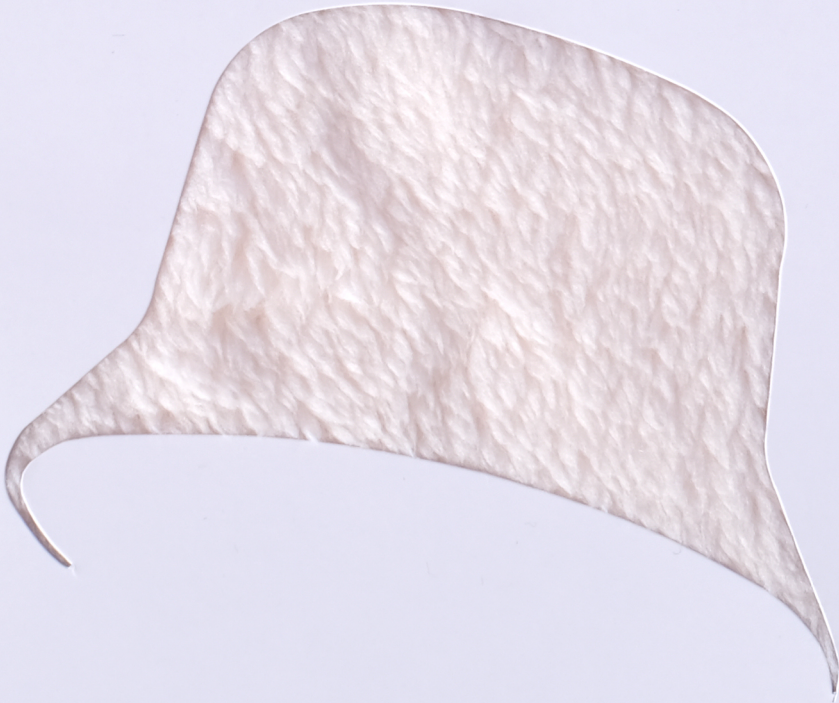

FM 2021-F251
DOUBLE-SIDED PLUSH

COLOR GARD

FM 2021-F251

DOUBLE-SIDED PLUSH

THE FABRIC IS IN STOCK AND THE COLOR FASTNESS IS SUBJECT TO THE ACTUAL TEST RESULTS. IF THE CUSTOMER HAS SPECIAL REQUIREMENTS, IT MUST BE CUSTOMIZED.

SPEC: 150D

CONTENT: 100% Polyester

WEIGHT: 280 GSM

WIDTH: 150CM

1# Off white

2# Natural

3# Beige

4# Light grey

5# Light pink

6# Coral pink

7# Light tan

8# Tan

9# Brown

10# Grey

11# Charcoal grey

12# Olive green

13# Navy

14# Black